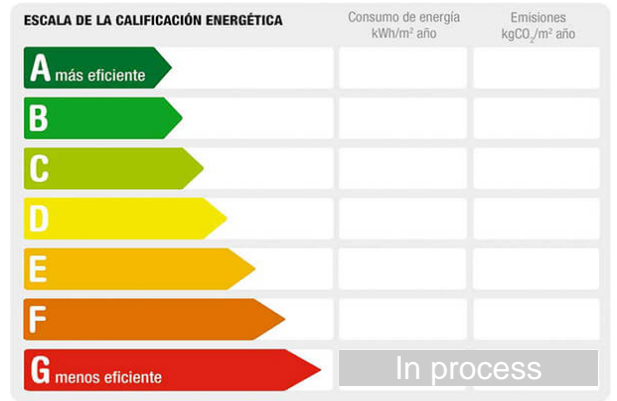

Sqm built: 10500

Description:

Parcela de terreno rústico en Costera de Reig.
10.500 m2 de parcela totalmente plana , plantada de almendros , en zona tranquila. Con una edificabilidad del 2% del total de la parcela , cerca de Monóvar.
Si estás buscando una parcela cerca de Monóvar , donde poder hacerte una vivienda , esta parcela te interesa. Visítala sin compromiso.
Zona, Costera de Reig (Carretera Monóvar-Pinoso , junto Pinada Civil).